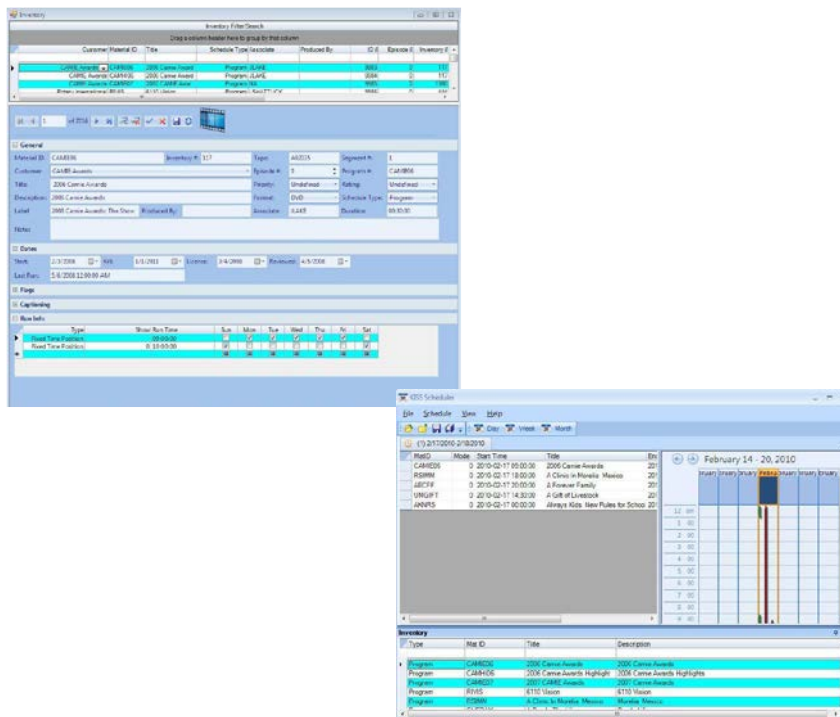

Broadcast Traffic and Scheduling System

KISS is NVerzion's fully integrated, easy-to-use traffic and scheduling system that simplifies the potentially complicated broadcast scheduling and accounting processes.

KISS enables smooth processing of completed orders – directly from the broadcast salesperson to the traffic manager – and it helps stations create daily schedules and quickly pass those schedules on to automation system for implementation.

As-run information is instantly imported as text files, which can then be edited or modified to include appropriate, customer-specific rates for commercial spots.

KISS also includes a host of additional options, such as a QuickBooks interface.